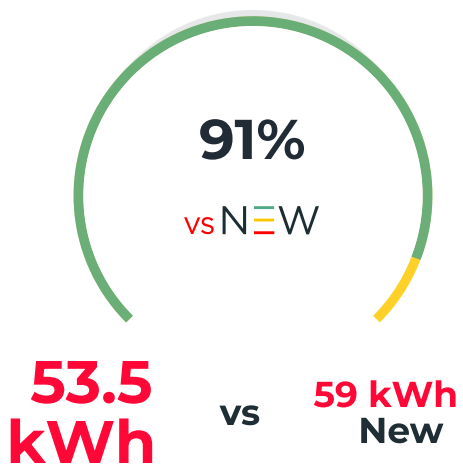

TOTAL CAPACITY ⁱ

MAX RANGE ⁱ

PREMATURE FAILURE RISK ⁱ

FAST CHARGING HISTORY ⁱ

2021 Nissan Leaf (62 kW-hr battery pack)

VIN - 1N4AZ1CV6MC552734

TEST TIME - 03/07/2026 5:14 PM

TEST LOCATION - RENTON, WA

TEST OUTDOOR TEMPERATURE - 54 F

TEST STATE OF CHARGE - 79.1%

ODOMETER - 24,931 MI

OEM BATTERY WARRANTY* - 8 YEARS / 100,000 MI

CELL VOLTAGE TEST ⁱ

CELL VOLTAGE VALUES ⁱ