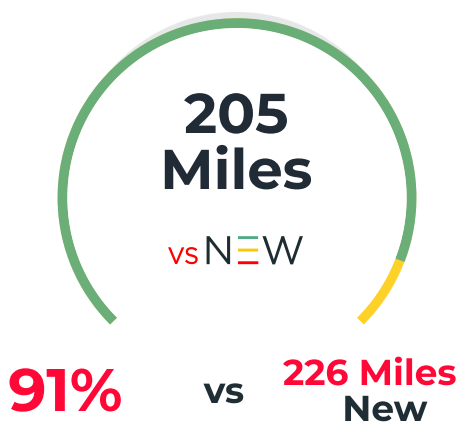

TOTAL CAPACITY ⁱ

MAX RANGE ⁱ

PREMATURE FAILURE RISK ⁱ

FAST CHARGING HISTORY ⁱ

2021 Nissan Leaf (62 kW-hr battery pack)

VIN - 1N4AZ1CV6MC552734

TEST TIME - 03/07/2026 5:14 PM

TEST LOCATION - RENTON, WA

TEST OUTDOOR TEMPERATURE - 54 F

TEST STATE OF CHARGE - 79.1%

ODOMETER - 24,931 MI

OEM BATTERY WARRANTY* - 8 YEARS / 100,000 MI

CELL VOLTAGE TEST ⁱ

CELL VOLTAGE VALUES ⁱ