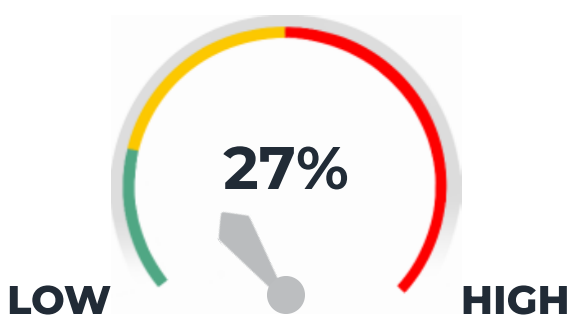

FAST CHARGING HISTORY ⁱ