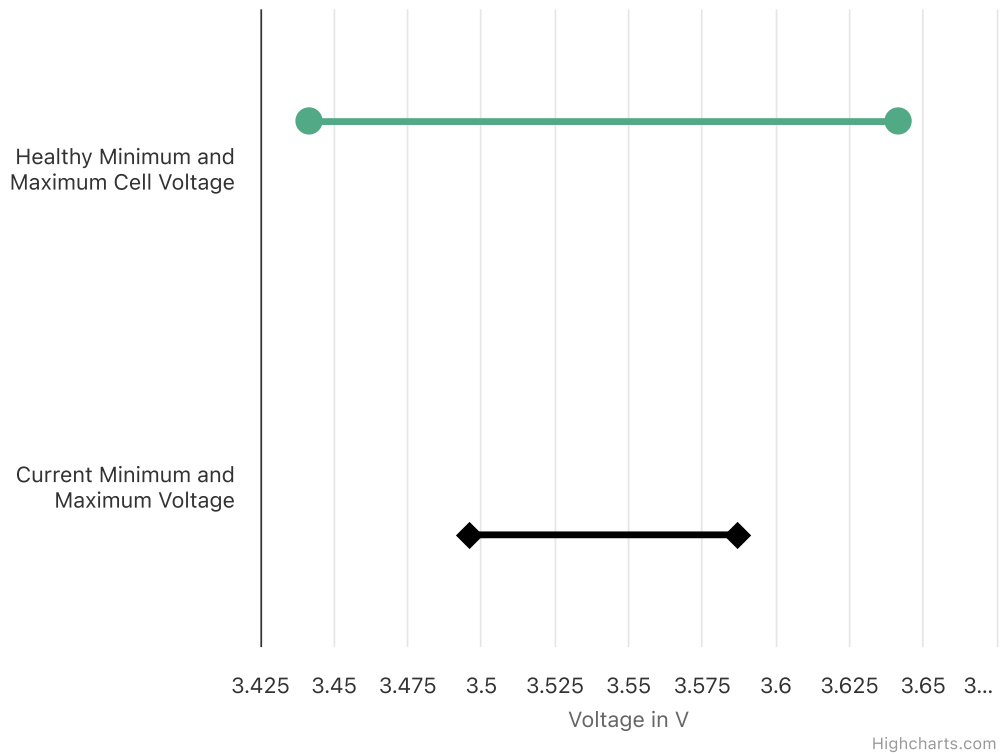

TOTAL CAPACITY ⁱ

MAX RANGE ⁱ

PREMATURE FAILURE RISK ⁱ

2014 BMW i3 BEV

VIN - WBY1Z4C50EV276406

TEST TIME - 03/06/2026 3:08 PM

TEST LOCATION - RENTON, WA

TEST OUTDOOR TEMPERATURE - 50 F

TEST STATE OF CHARGE - 0.0%

ODOMETER - 123,365 MI

OEM BATTERY WARRANTY* - 8 YEARS / 100,000 MI

CELL VOLTAGE VALUES ⁱ

*This report, and any reliance upon it, is subject to our [terms of service](#). Warranty may be extended in select states, including AZ, CA, CT, ME, MD, MA, NJ, NY, OR, RI, VT. Copyright vsNew, Inc. Patents pending. 204EB540534633594B202020FF080932 3.0.0 3.02 (1) 1d535cb2-da7a-4dcd-9a23-aaaa758d7260