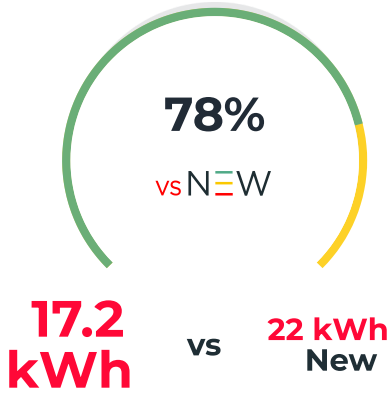

TOTAL CAPACITY ⁱ

MAX RANGE ⁱ

PREMATURE FAILURE RISK ⁱ

2014 BMW i3 BEV

VIN - WBY1Z4C50EV276406

TEST TIME - 03/06/2026 3:08 PM

TEST LOCATION - RENTON, WA

TEST OUTDOOR TEMPERATURE - 50 F

TEST STATE OF CHARGE - 0.0%

ODOMETER - 123,365 MI

OEM BATTERY WARRANTY* - 8 YEARS / 100,000 MI

CELL VOLTAGE VALUES ⁱ

*This report, and any reliance upon it, is subject to our [terms of service](#). Warranty may be extended in select states, including AZ, CA, CT, ME, MD, MA, NJ, NY, OR, RI, VT. Copyright vsNew, Inc. Patents pending. 204EB540534633594B202020FF080932 3.0.0 3.02 (1) 1d535cb2-da7a-4dcd-9a23-aaaa758d7260