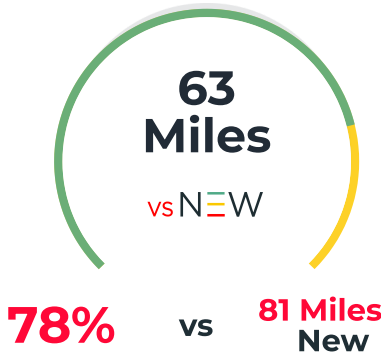

TOTAL CAPACITY ⁱ

MAX RANGE ⁱ

PREMATURE FAILURE RISK ⁱ

2014 BMW i3 BEV

VIN - WBY1Z4C50EV276406

TEST TIME - 03/06/2026 3:08 PM

TEST LOCATION - RENTON, WA

TEST OUTDOOR TEMPERATURE - 50 F

TEST STATE OF CHARGE - 0.0%

ODOMETER - 123,365 MI

OEM BATTERY WARRANTY* - 8 YEARS / 100,000 MI

CELL VOLTAGE VALUES ⁱ

*This report, and any reliance upon it, is subject to our [terms of service](#). Warranty may be extended in select states, including AZ, CA, CT, ME, MD, MA, NJ, NY, OR, RI, VT. Copyright vsNew, Inc. Patents pending. 204EB540534633594B202020FF080932 3.0.0 3.02 (1) 1d535cb2-da7a-4dcd-9a23-aaaa758d7260